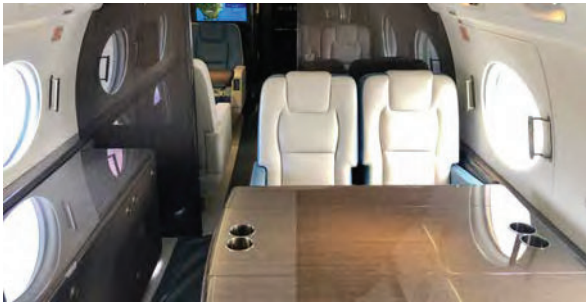

GULFSTREAM G550