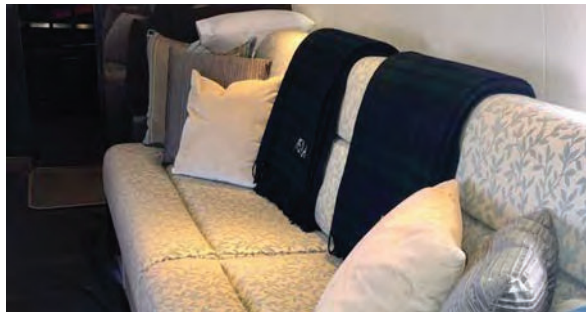

GULFSTREAM G550

SPECIFICATIONS

YOM: 2012

Maximum Seating: 14

Maximum Speed: 652mph

Sleeping Capacity: 8

Range: 6,750nm

Interior Height: 1.9m